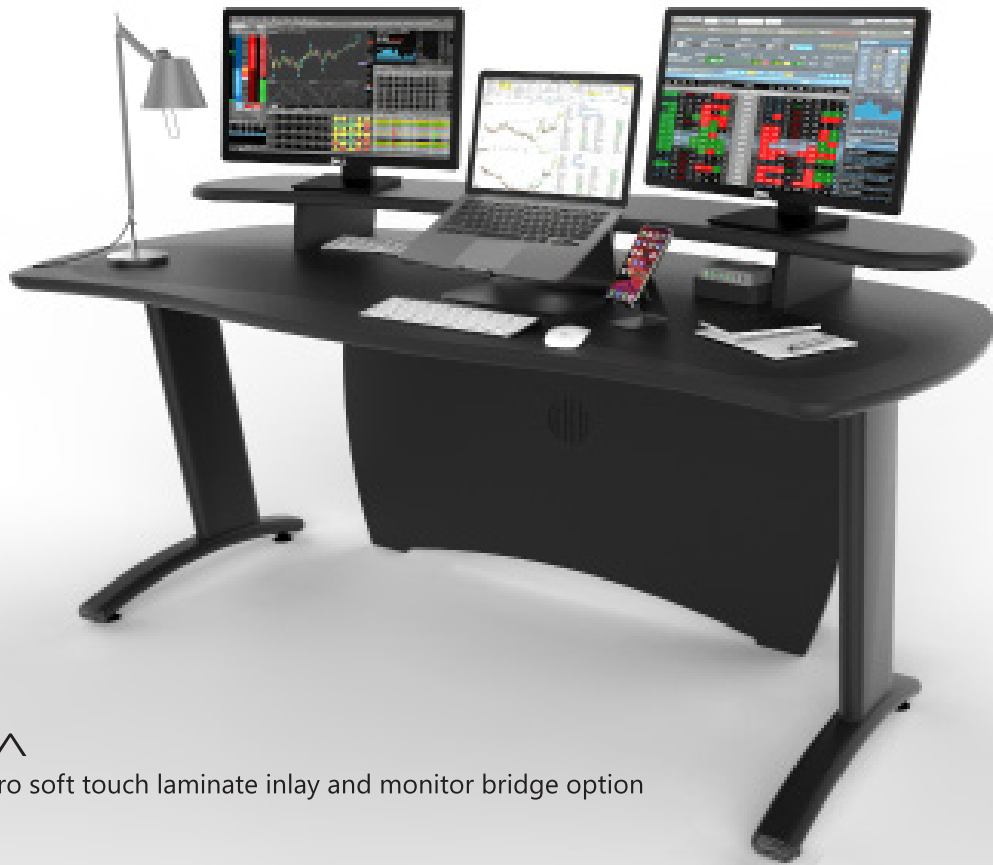

PROMEDIA XB SIT-STAND DESK

the ultimate compact sit-stand desk for your home workspace

AKA Design specialise in designing and manufacturing stylish and beautifully made furniture for the modern work-space; whether for **audio, editing, finance, design, or multimedia setups**. We offer a number of compact static and sit-stand desk options to enable you to continue working in an ergonomic and healthy way, and all our desks are flat packed and easily assembled.

Features:

- Electric rise and fall mechanism.
- Ergonomic design and cable management.
- 2-3 fully articulated monitor arm options.
- Powder coated slate grey finish & oak veneer inlay.
- Different finishes available on request.
- Compact 1.8m (6ft) x 0.9m (3ft)
- Flat pack self-assembly and contactless delivery.
- Manufactured in the UK from **£2,590+vat**.

PROMEDIA XB

shown here in a graphite grey powder coat finish with an oak inlay

PROMEDIA - The ultimate static desk for your home workspace.

PROMEDIA
shown with a Nero soft touch laminate inlay and monitor bridge option

EDITING

GRADING / MEDIA

AUDIO

Features:

- Monitor bridge option for multi-screen arrangements.
- 2 x 3u rack spaces if required.
- Ergonomic design and cable management.
- Powder coated slate grey finish with inset Nero soft-touch laminate work surface.
- Different finishes available on request.
- Compact 1.8m (6ft) x 0.9m (3ft)
- Flat pack self-assembly and contactless delivery.
- Manufactured in the UK from **£1,675** +vat.