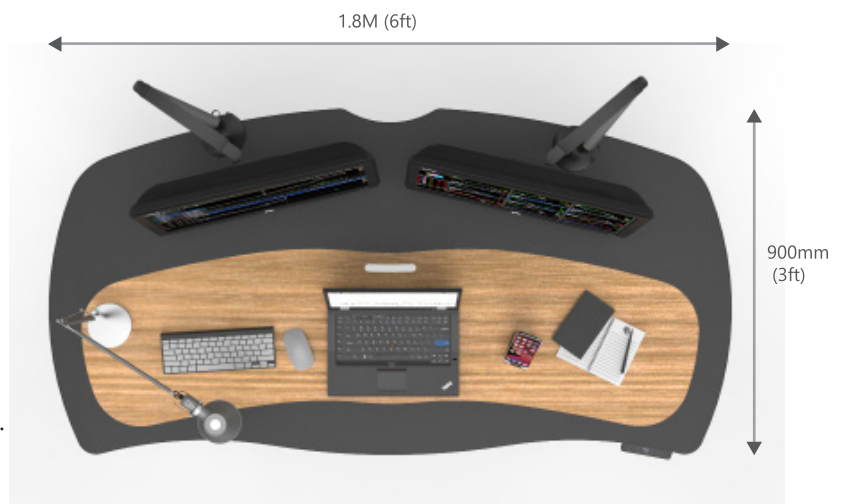

Features:

- Electric rise and fall mechanism.
- Ergonomic design and cable management.
- 2-3 fully articulated monitor arm options.
- Powder coated slate grey finish & oak veneer inlay.
- Different finishes available on request.
- Compact 1.8m (6ft) x 0.9m (3ft)
- Flat pack self-assembly and contactless delivery.
- Manufactured in the UK from **£2,590+vat**.

EDITING

GRADING / MEDIA

AUDIO

Features:

- Monitor bridge option for multi-screen arrangements.
- 2 x 3u rack spaces if required.
- Ergonomic design and cable management.
- Powder coated slate grey finish with inset Nero soft-touch laminate work surface.
- Different finishes available on request.
- Compact 1.8m (6ft) x 0.9m (3ft)
- Flat pack self-assembly and contactless delivery.
- Manufactured in the UK from **£1,675** +vat.