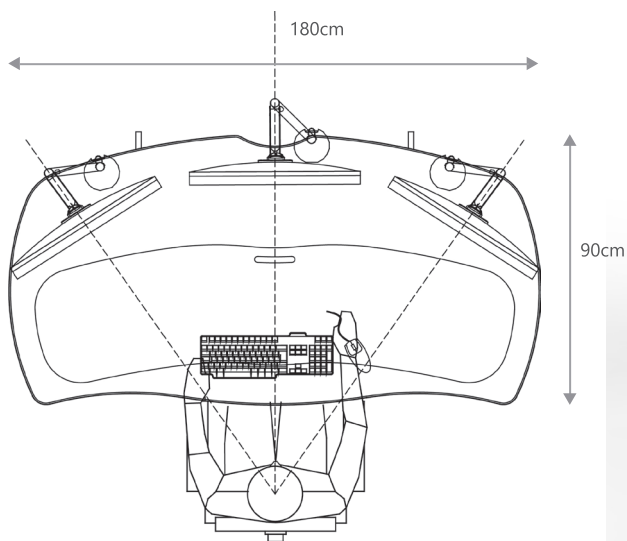

Features:

- Electric rise and fall mechanism.
- Ergonomic design and cable management.
- 2-3 fully articulated monitor arm options.
- Powder coated slate grey finish & oak veneer inlay.
- Different finishes available on request.
- Compact 1.8m (6ft) x 0.9m (3ft)
- Flat pack self-assembly and contactless delivery.
- Manufactured in the UK from **£2,590+vat**.

EDITING

GRADING / MEDIA

AUDIO

Features:

- Monitor bridge option for multi-screen arrangements.
- 2 x 3u rack spaces if required.
- Ergonomic design and cable management.
- Powder coated slate grey finish with inset Nero soft-touch laminate work surface.
- Different finishes available on request.
- Compact 1.8m (6ft) x 0.9m (3ft)
- Flat pack self-assembly and contactless delivery.
- Manufactured in the UK from **£1,675** +vat.