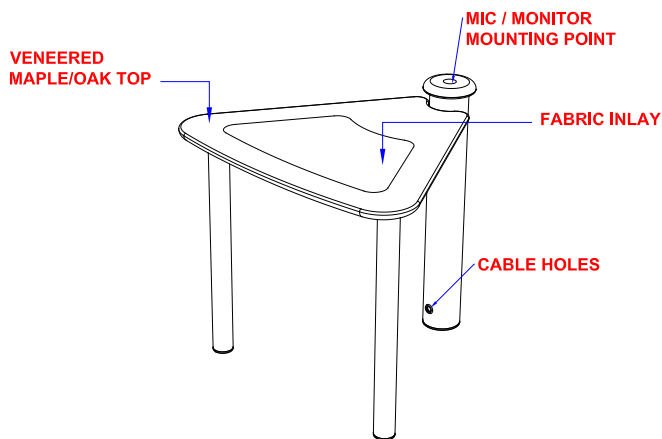

PROVOICE details

Features List

- Universal acoustic table for use in “voice over” or “blogging” applications for the post production and radio industries
- Rigid metal framed base and fabric acoustic panel
- Complete cable management
- Available in Graphite Grey & Crown Oak veneer as shown) and Royal Blue & Crown Maple
- Self -assembly and flat packed for easy shipping & installation

ProVoice £630.00