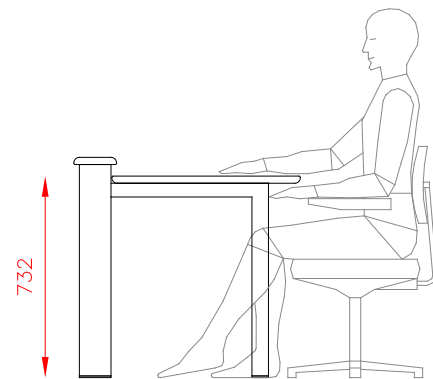

PROVOICE details

Features List

- Universal acoustic table for use in “voice over” or “blogging” applications for the post production and radio industries
- Rigid metal framed base and fabric acoustic panel
- Complete cable management
- Available in Graphite Grey & Crown Oak veneer as shown) and Royal Blue & Crown Maple
- Self -assembly and flat packed for easy shipping & installation

ProVoice £630.00